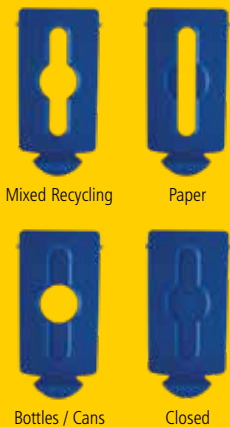

OPTION 2:

BUILD YOUR STATION

STEP 1. SELECT A STARTER KIT

Build your own station by selecting the starter kit which includes a base, lid and connector.

DESCRIPTION	REF	PACK
STARTER KIT (BASE, LID AND CONNECTOR)	2007913	1

STEP 2. CHOOSE YOUR COLOUR OF BILLBOARDS AND OPENING TYPES

Restrictive lid shapes ensure the right recyclables get into the right bins.

COLOUR	CLOSED LID	BOTTLES / CANS LID	PAPER LID	MIXED RECYCLING LID	BILLBOARD	PACK
BLUE	2007888	2007889	2007890	2007891	2007909	1
RED	2007192	2007193	200194	2007195	2007905	1
YELLOW	2007200	2007881	2007882	2007883	2007907	1
GREEN	2007884	2007885	2007886	2007887	2007908	1
BLACK	2007892	2007893	2007894	2007895	2007910	1
DARK GREY	2007896	2007897	2007898	2007899	2007911	1
BROWN	2007900	2007902	2007903	2007904	2007912	1