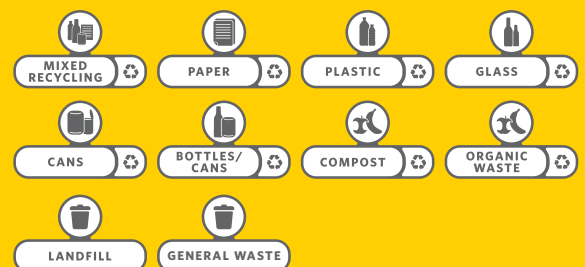

LABEL KIT - ENGLISH	2057734
LABEL KIT - FRENCH	2057735
LABEL KIT - GERMAN	2057736
LABEL KIT - DUTCH	2057737
LABEL KIT - ITALIAN	2057738
LABEL KIT - SPANISH	2057739