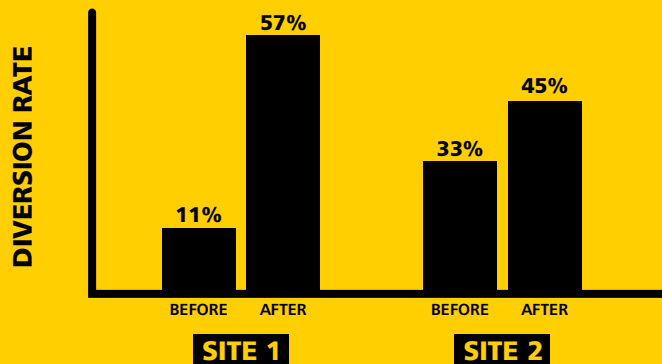

SlimJim

SLIM JIM[®]

RECYCLING

STATION

SlimJim

INCREASE RECYCLING EFFECTIVENESS

IN-FIELD STUDY YIELDED HIGH DIVERSION RATES

Improving recycling effectiveness has a positive environmental impact, helps facilities achieve sustainability initiatives and can lead to cost savings. An in-field trial that utilized coloured containers, labels, and lids with stream specific openings proved to increase recycling effectiveness.

7 COLOURS

Colour-coding creates consistent visual cues for patrons and staff when sorting recyclables.

4 LID OPTIONS

Restrictive lid shapes ensure the right recyclables get into the right bins. For an open top option, no insert needed.

Mixed Recycling Paper Bottles / Cans Closed

10 WASTE STREAM LABELS

Expert designed waste stream labels feature 3 visual cues: the recycling symbol, a waste stream icon and verbiage proven to increase recycling effectiveness.